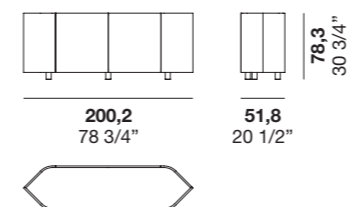

Credenza / Sideboard